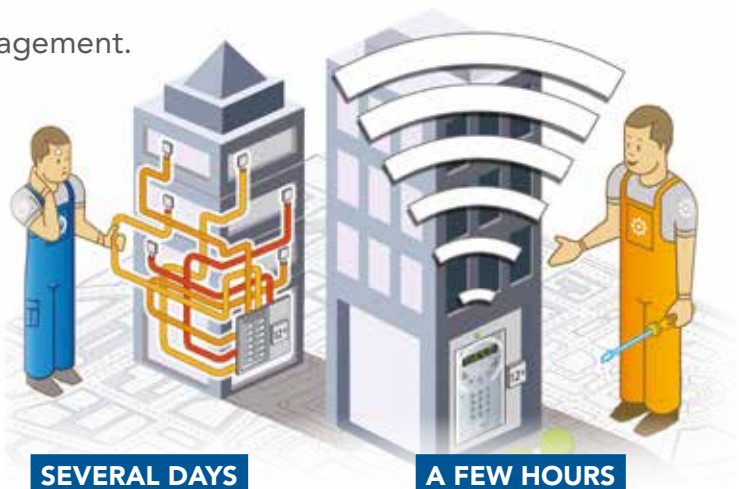

EXCLUSIVE

⁽¹⁾ Discover video on iPhone and Android with the "My Intercom Intratone" app

* With 3G Visio compatible mobile phones or all smartphones and tablets with the "My Intercom Intratone" app + the BOXEO package

The advantages of the wireless solution

Quick to set up:
no wiring, no work to be carried out in flats.

Guaranteed savings.

Real-time management.

SEVERAL DAYS

A FEW HOURS

Keeping life simple - control at your fingertips!