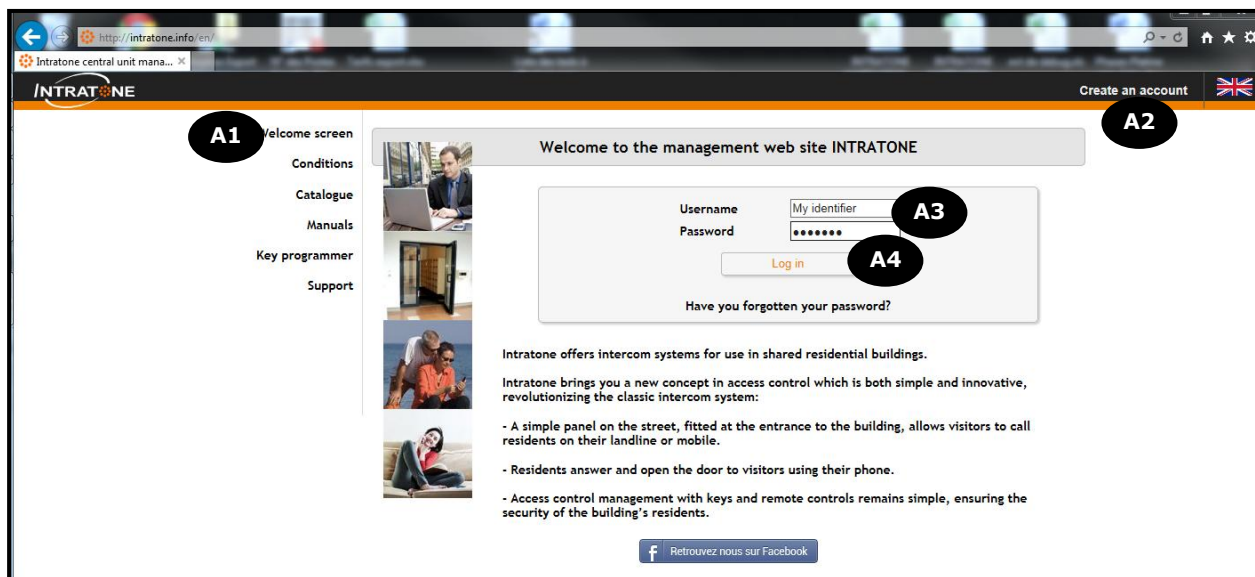

CONNECTION TO THE WEBSITE (1/1)

- | | |
|-----------|--|
| A1 | Go to the page www.intratone.info/xx (xx=country side code :en/fl/ ..) . On the left bar, click on the <Welcome> button. |
| A2 | If you have no account, click on the <Create an account> button. |
| A3 | Enter your username and your password. |
| A4 | Click on the <Log in> button to access on your account and your residences. |