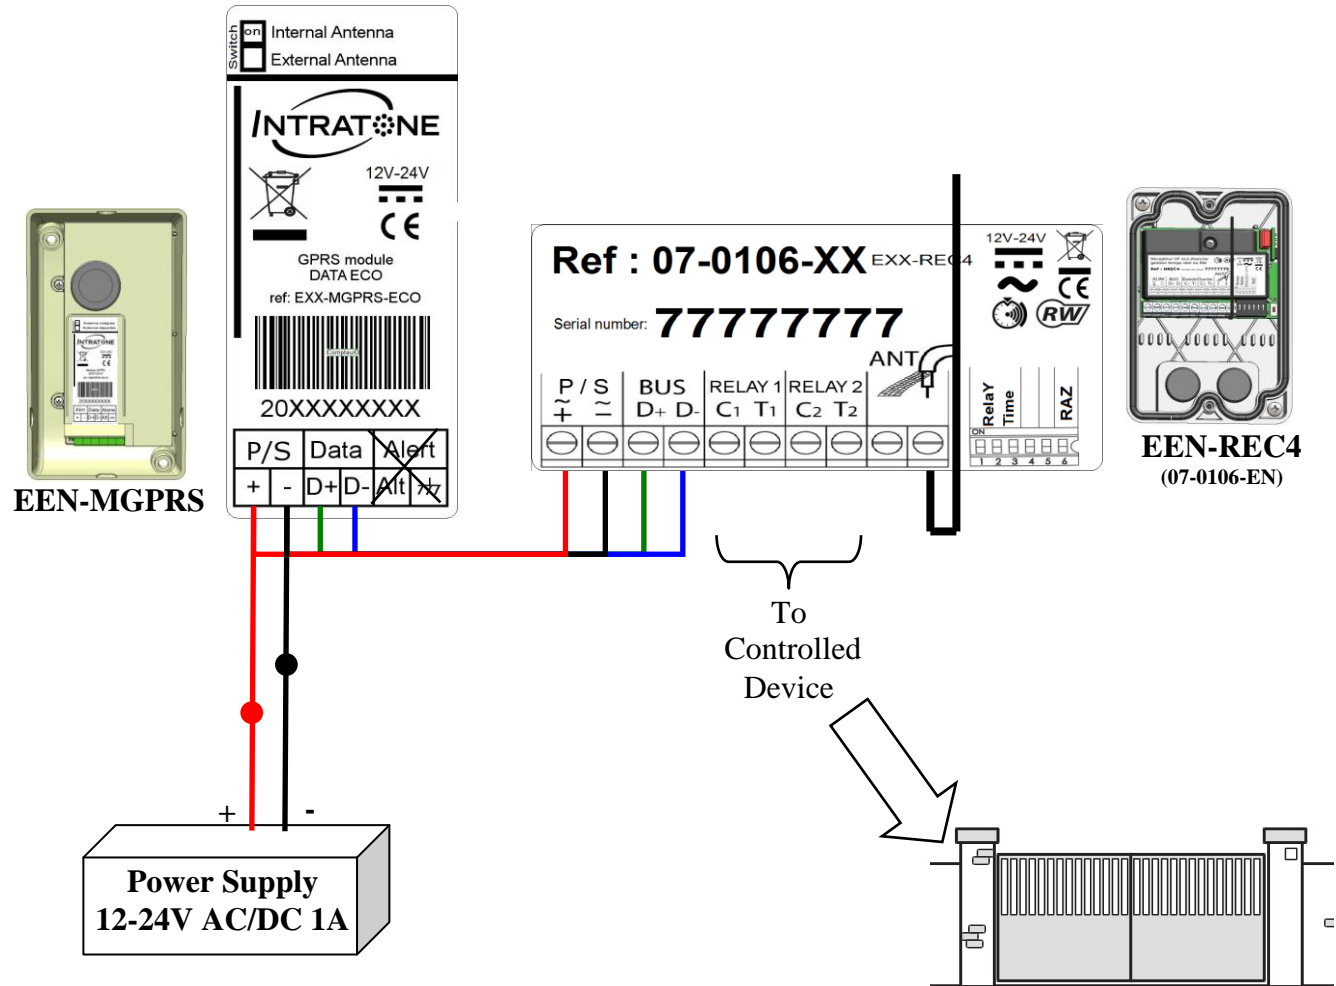

CABLING DIAGRAM – EEN-BOXECO-HF

1. Real time cabling diagram  :

Cabling diagram – EEN-BOXECO-HF

HF RECEIVER INFO

- Once updated at www.intratone.com via the "MANAGEMENT WEBSITE" tab, the red **LED** on the EEN-REC4 is **always on** and switches off when it receives a signal from the remote control.
- For more information, see the installation and user guide for the receiver, ref: **EN-V233-5009**.