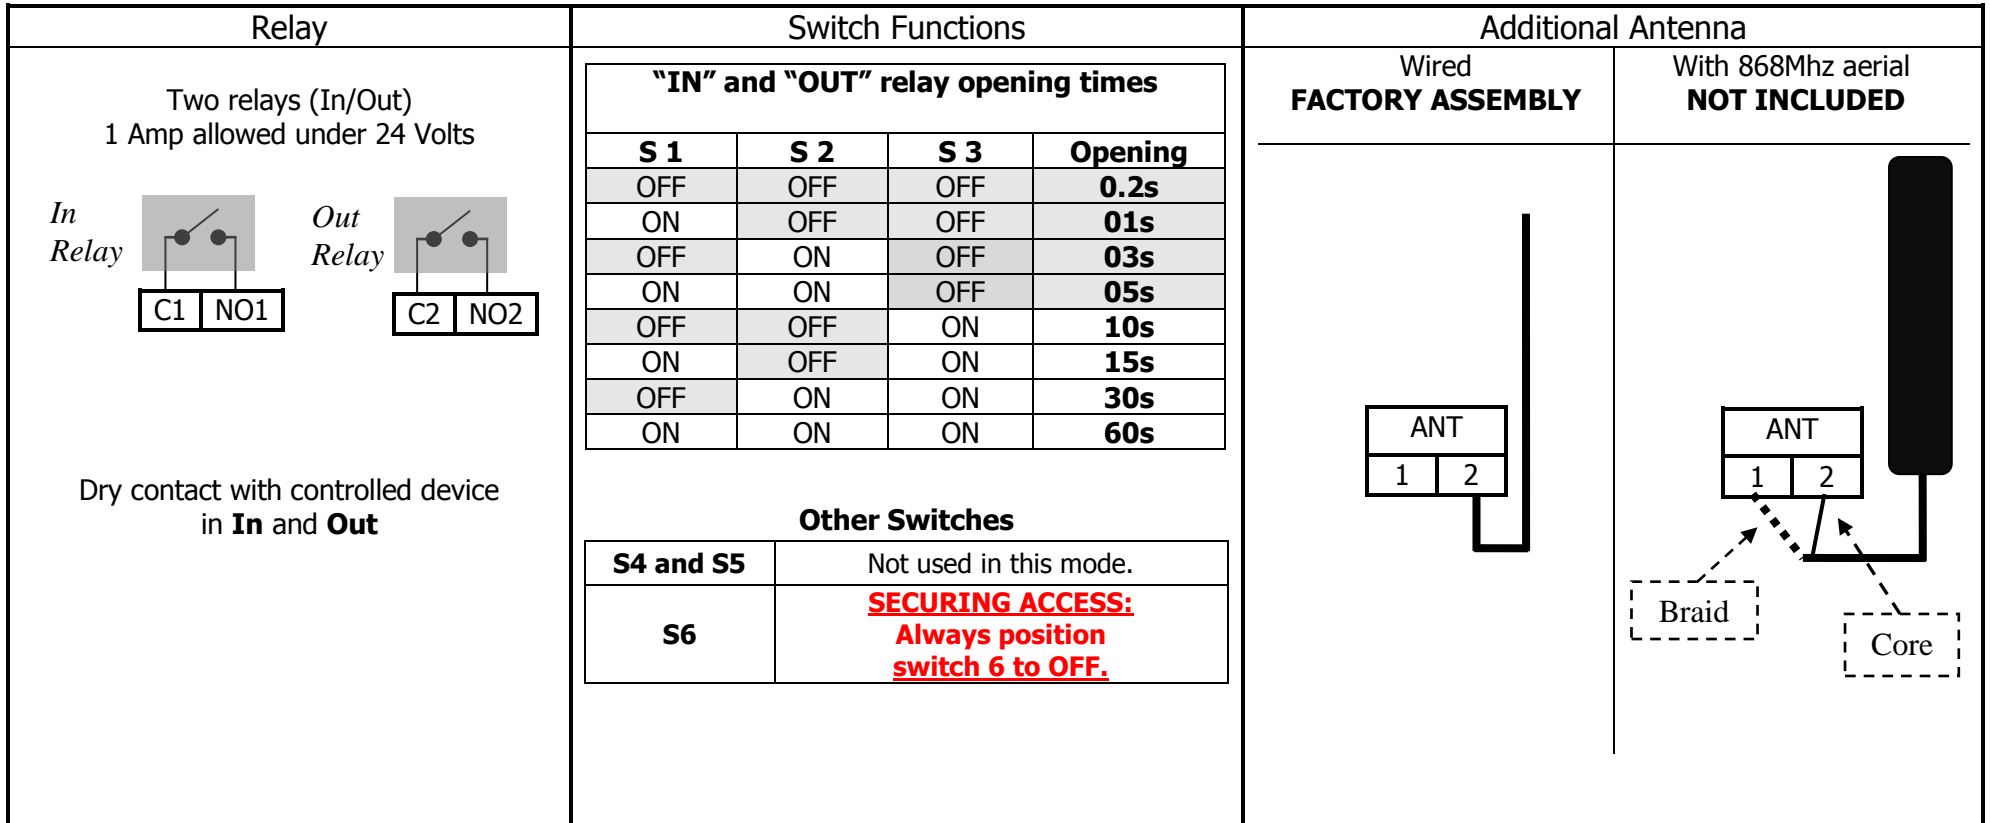

CABLING DIAGRAM – EEN-BOXECO-HF

1. Real time cabling diagram  :

Cabling diagram – EEN-BOXECO-HF

HF RECEIVER INFO

- Once updated at www.intratone.com via the "MANAGEMENT WEBSITE" tab, the red **LED** on the EEN-REC4 is **always on** and switches off when it receives a signal from the remote control.
- For more information, see the installation and user guide for the receiver, ref: **EN-V233-5009**.