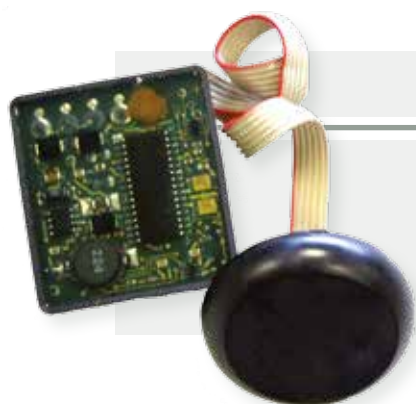

# PROXIMITY READER

- ✔ Ideal replacement for lock barrel
- ✔ Compatible with INTRATONE central units

04-0104-XX Proximity reader only, for connection to a central unit (other than the Light Central Unit)

## SIMPLIFIED DIAGRAM

WITH CENTRAL UNIT      1 DOOR (03-0102-XX)      2 DOORS (03-0101-XX)