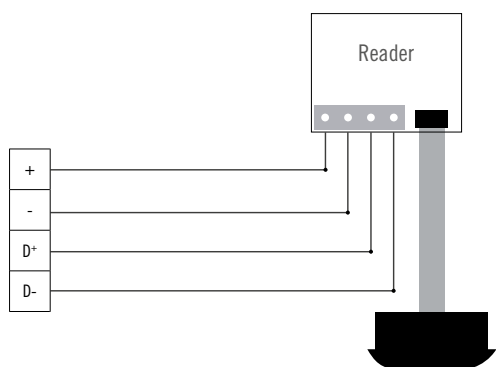

# PROXIMITY READER

- ✔ Ideal replacement for lock barrel
- ✔ Compatible with INTRATONE central units

04-0104-XX Proximity reader only, for connection to a central unit (other than the Light Central Unit)

## SIMPLIFIED DIAGRAM

WITH CENTRAL UNIT      1 DOOR (03-0102-XX)      2 DOORS (03-0101-XX)

### SIZE (L X H X D)

Reader (bare) **38 x 42 x 17.5 mm**

Read head (with cover) **41 x 72 x 17.5 mm**

Read head (only) **Ø 40 x 7 mm**